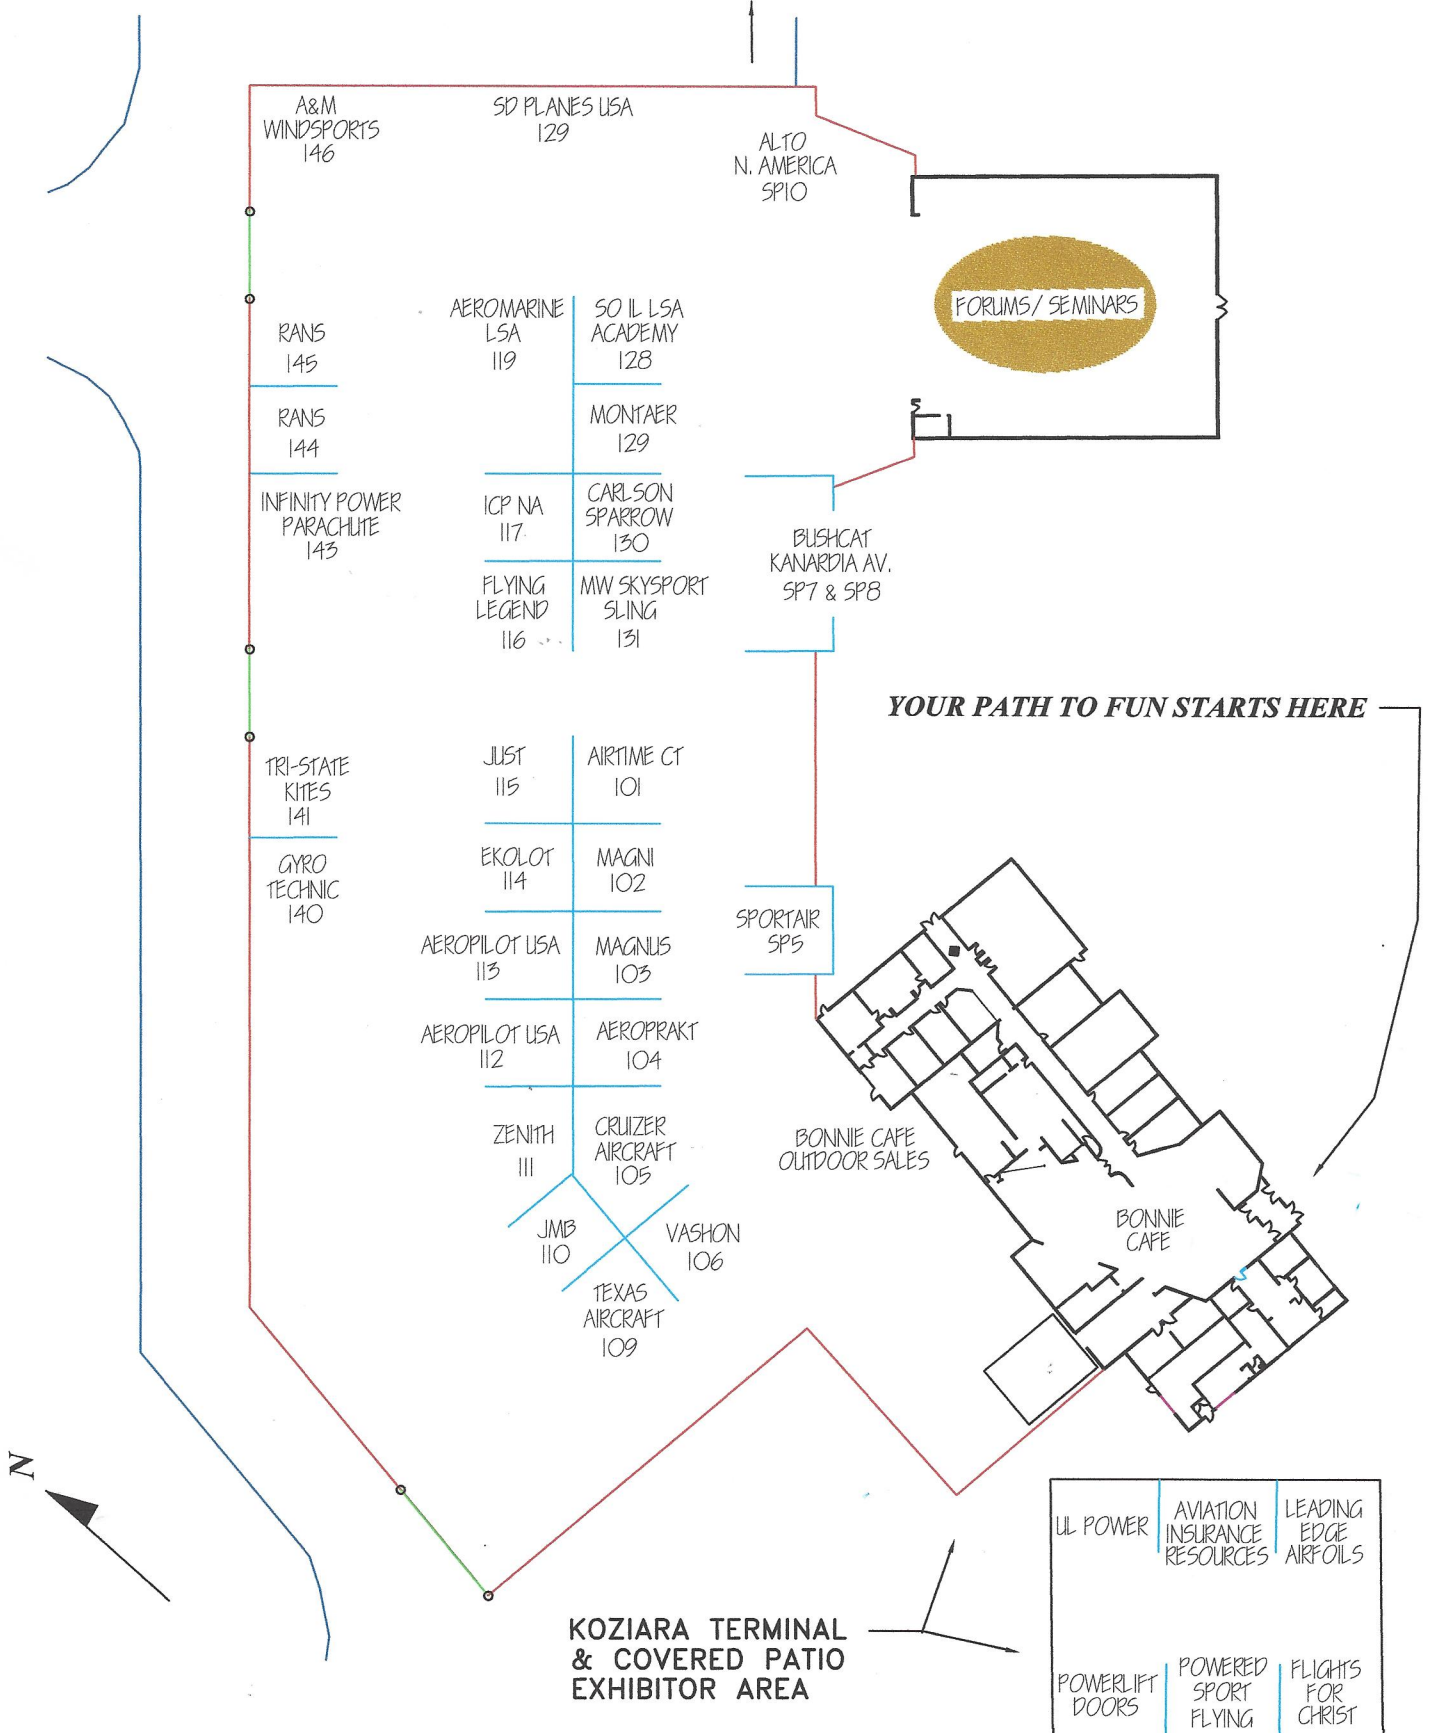

# MIDWEST LSA EXPO SITE PLAN

9/10/20 - 9/12/20

TO FBO & TRANSIENT PARKING

FORUMS/ SEMINARS

YOUR PATH TO FUN STARTS HERE

BONNIE CAFE  
OUTDOOR SALES

BONNIE CAFE

KOZIARA TERMINAL  
& COVERED PATIO  
EXHIBITOR AREA